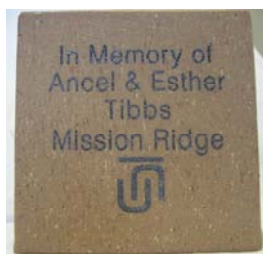

Casey Tibbs South Dakota Rodeo Center

Fort Pierre, SD

Johnny Smith Memorial Sculpture Garden

Purchase an engraved brick and help us build a Sculpture Garden to honor South Dakota's Great Saddle Bronc Champs!

4"x 8" Brick - \$100.00

3 lines of print

14 characters per line

Replica Brick \$25.00

2"x 4" with a 4"x 8" brick

4"x 4" with an 8"x 8" brick

Replica bricks will be mailed to you

8"x 8" Brick - \$150.00

6 lines of print

4 lines with a brand

14 characters per line

Add a Brand - \$25.00 (8"x 8" only)

Add a Logo - \$75.00 (8"x 8" only)

Family Pack: \$450.00 (\$575 value, must be purchased as a package)

One (1) 8"x 8" brick with a brand & three (3) 4"x 8" bricks, all with replicas (4)